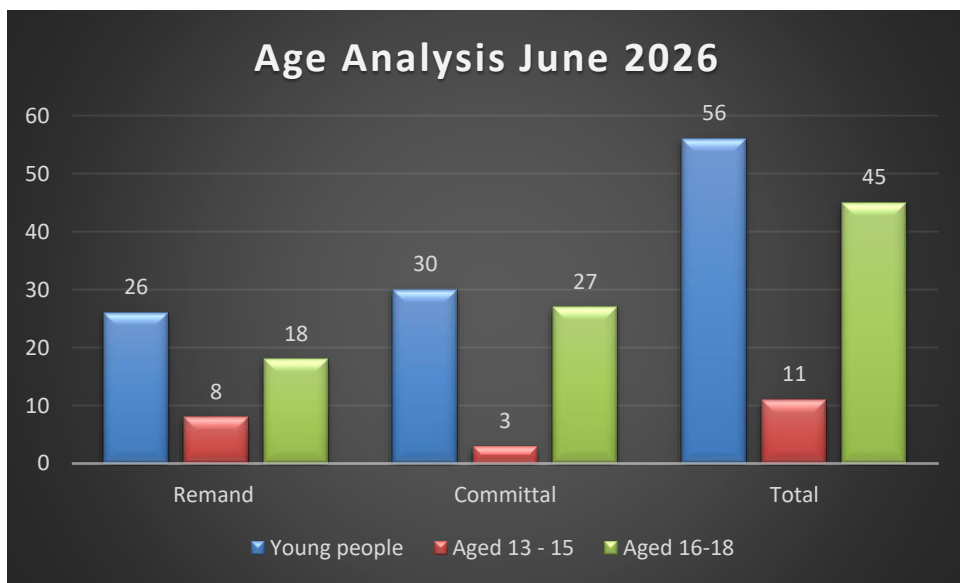

Statistical Summary of Young People on Campus June 2026

Type of Order	Young People*	Age 13-15	Age 16-18
Remand	26	8	18
Detention	30	3	27
Total	56	11	45

Average daily occupancy June 2026 39 (14 Remand, 25 Detention)

**There was a total of (54) individual young people present on campus during June 2026.*

During June, (26) young people served remand orders and (30) young people served detention orders. During June (2) young people served both a remand and detention sentence. This accounts for the fact that the figures provided in above table totals (56)

Of all young people on campus during June, (52) were male and (2) were female.

- Of those on Remand Orders: (1) aged 13; (3) aged 14; (4) aged 15; (7) aged 16; (9) aged 17; (2) aged 18
- Regarding those on Committal Orders: (0) aged 13; (0) aged 14; (3) aged 15; (5) aged 16; (18) aged 17; (4) aged 18